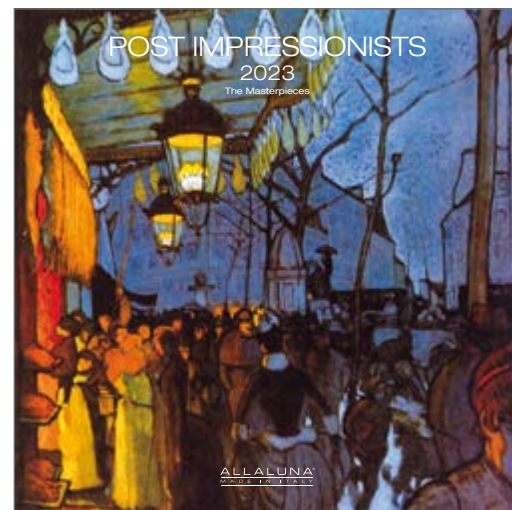

Post Impressionists
© Allaluna

CUS192